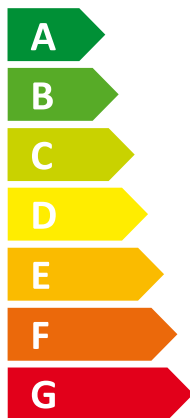

# ENERG

енергия · ενεργεια

Y

IJA

IE

IA

### II elite HC 5-25

**A<sup>++</sup>**

**A**

Two icons showing sound power levels. The top icon shows a house with a speaker and the text "42 dB". The bottom icon shows a house with a speaker and the text "0 dB".

A legend for power consumption with three entries, each with a blue square icon and the text "25 kW".