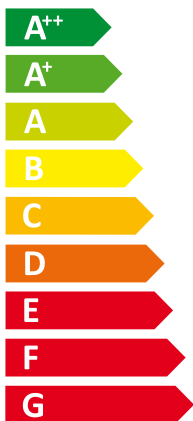

ENERG

енергия · ενεργεια

Y IJA
IE IA

clausius

II elite HC 3-15

A⁺⁺

A

Two icons representing sound power level. The top icon shows a speaker inside a house with the text "42 dB". The bottom icon shows a speaker outside a house with the text "0 dB".

A legend for power consumption with three entries: a dark blue square for "14 kW", a medium blue square for "14 kW", and a light blue square for "14 kW".