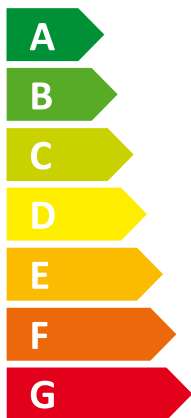

ENERG

енергия · ενεργεια

Y IJA
IE IA

clausius

II elite HC 3-15

A⁺⁺

A

Two icons representing sound power level. The top icon shows a speaker inside a house with the text "42 dB". The bottom icon shows a speaker outside a house with the text "0 dB".

A legend for power consumption with three entries: a dark blue square for "14 kW", a medium blue square for "14 kW", and a light blue square for "14 kW".