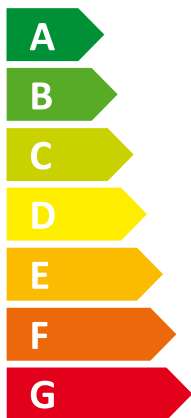

ENERG

енергия · ενεργεια

Y IJA
IE IA

clausius

II elite H 5-25

A⁺⁺

A

Two icons showing sound power levels. The top icon shows a house with a speaker and the text "42 dB". The bottom icon shows a house with a speaker and the text "0 dB".

A legend for power consumption with three entries, each with a blue square icon: "25 kW", "25 kW", and "25 kW".