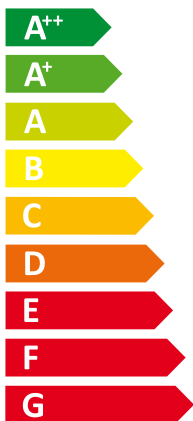

ENERG

енергия · ενεργεια

Y IJA
IE IA

clausius

II elite H 5-25

A⁺⁺

A

Two icons showing sound power levels. The top icon shows a house with a speaker and the text "42 dB". The bottom icon shows a house with a speaker and the text "0 dB".

A legend for power consumption with three entries, each with a blue square icon: "25 kW", "25 kW", and "25 kW".